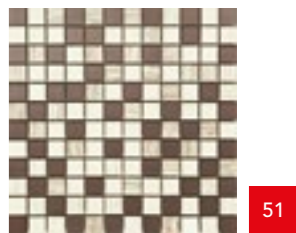

MOSAICO
DEGRADE CREAM
30X30
11.81"X11.81"

51

IMBALLI / PESI

PACKAGING / WEIGHTS - VERPACKUNG / GEWICHT - EMBALLAGES / POIDS

FORMATO SIZE	BOX			PALLET		
	PCS	MQ/BOX	KG	COLLI	MQ/PAL	KG S
25X75	6	1,125	18,3	54	60,75	988,2
25X75 DEGRADE	6	1,125	18,3	54	60,75	988,2
30X30 MOSAICO DEGRADE	11		12,1			
25X75 TIMBER	6	1,125	18,3	54	60,75	988,2